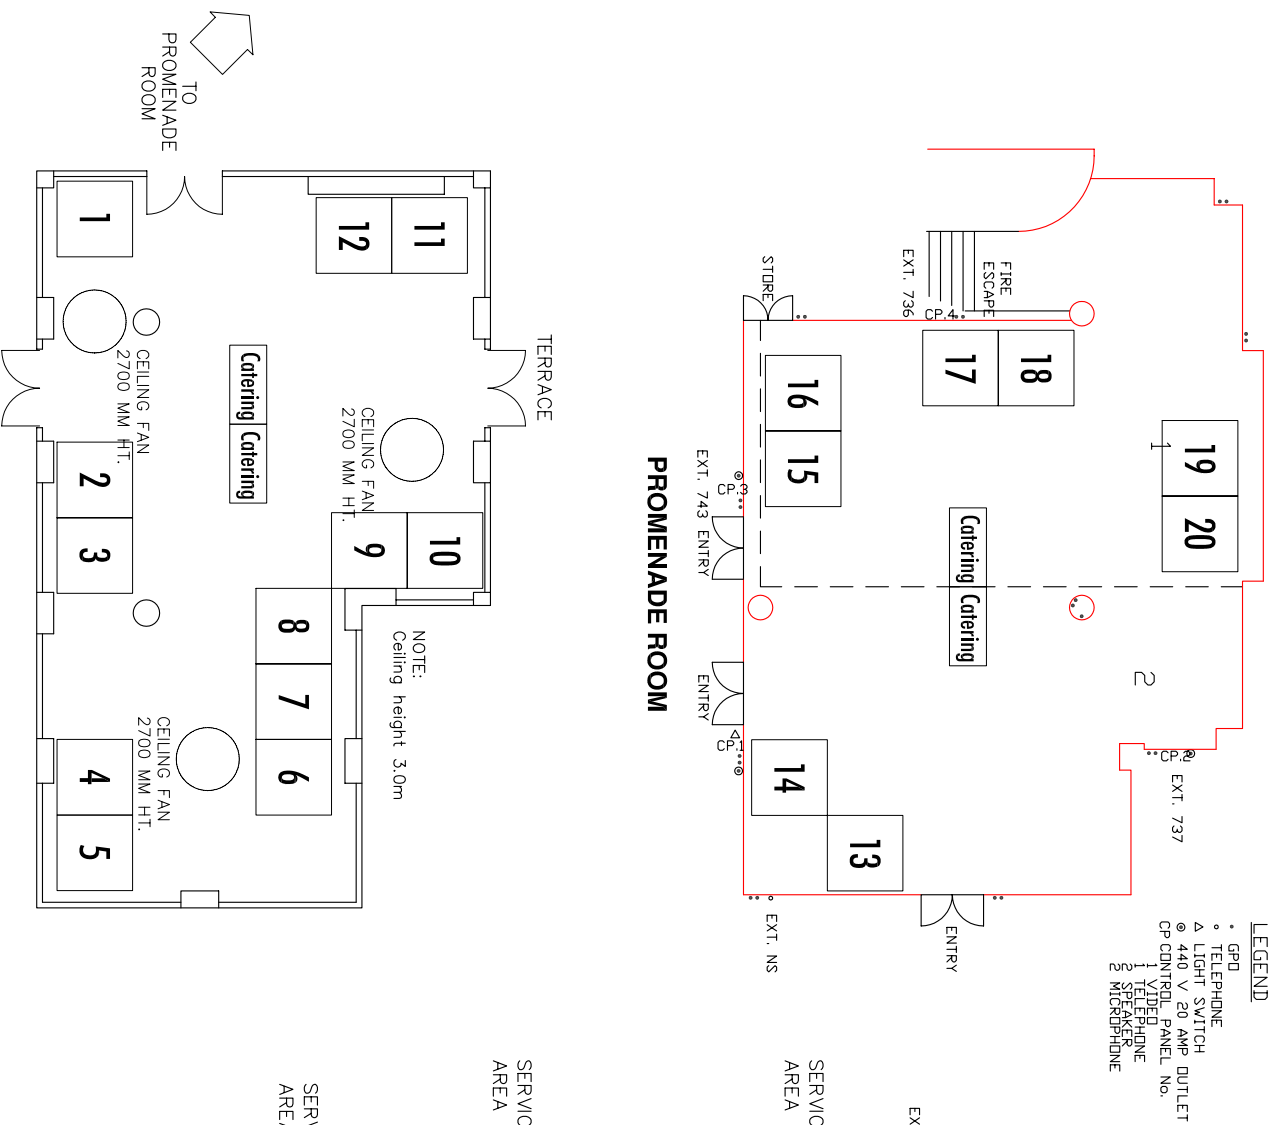

TITLE

AHMC

PANEL	TBC	LIGHTS	2x150W/9sqm
FASCIA	TBC	POWER	1x4AMP/9sqm
CARPET	TBC		

BELLEVUE TERRACE ROOM  
SWISS GRAND HOTEL, BONDI BEACH

PAVILION BALLROOM

Scale: 0 5

VENUE	SWISS GRAND BONDI
DATE	12-14 SEPTEMBER 2008

SCALE:	1 : 150@A3	CAD:	SURJA
DWG:	X:\2008\SwissGrand\AHMC-2008.dwg		
DATE:	21 Sept 2007	REV:	3 BY: SB