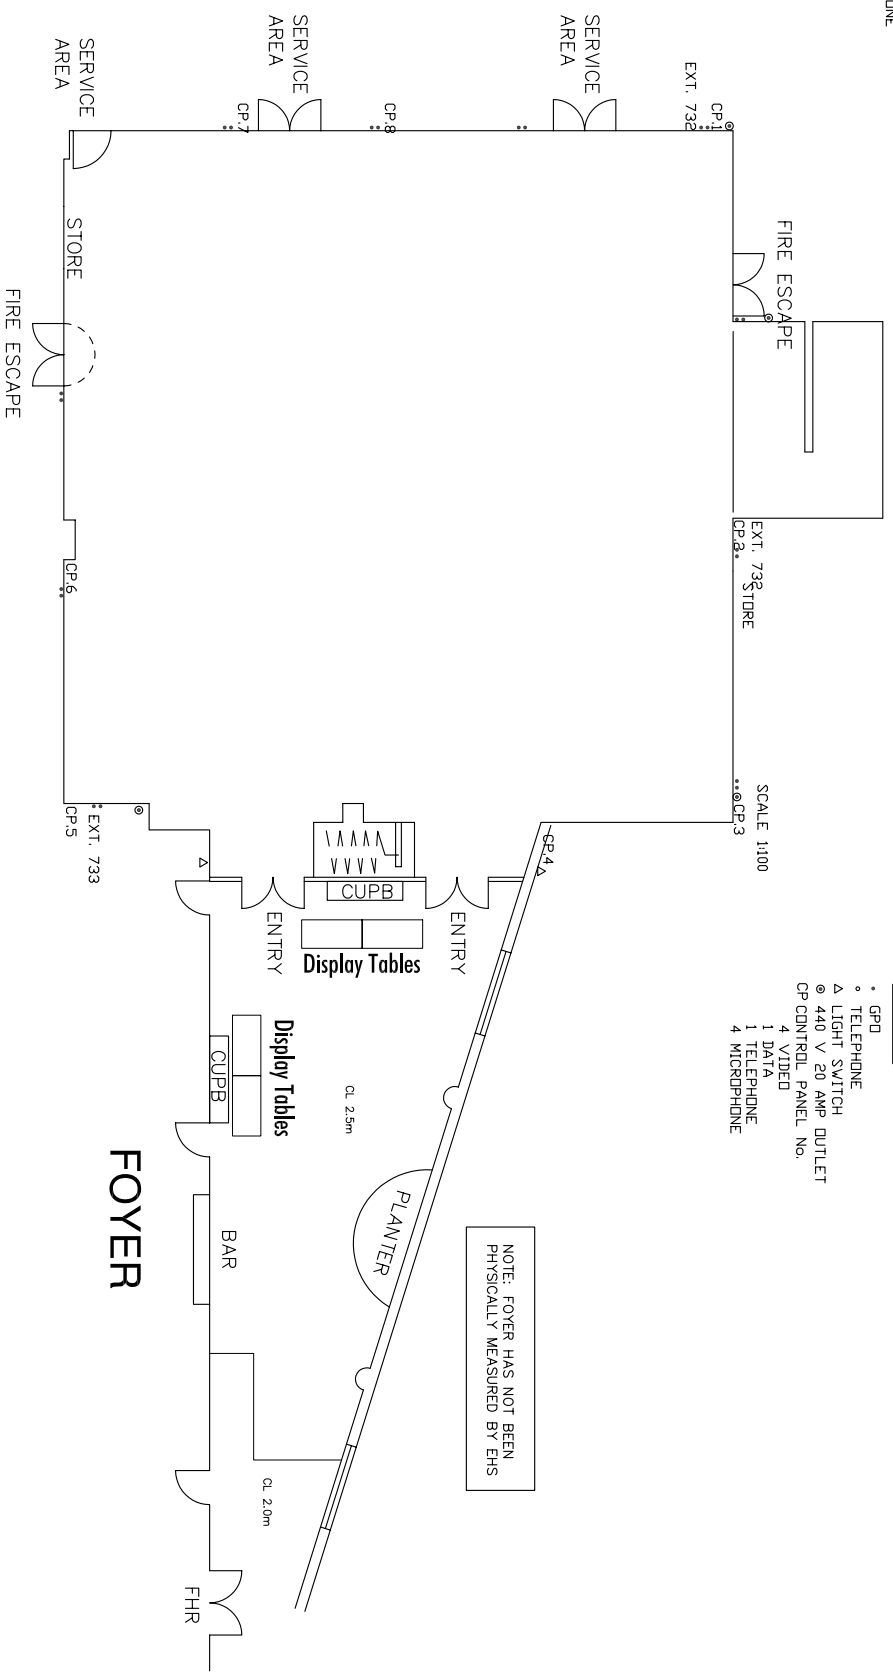

TITLE

AHMC

PANEL	TBC	LIGHTS	2x150W/9sqm
FASCIA	TBC	POWER	1x4AMP/9sqm
CARPET	TBC		

BELLEVUE TERRACE ROOM  
SWISS GRAND HOTEL, BONDI BEACH

PAVILION BALLROOM

Scale: 0 5

VENUE	SWISS GRAND BONDI
DATE	12-14 SEPTEMBER 2008

SCALE:	1 : 150@A3	CAD:	SURJA
DWG:	X:\2008\SwissGrand\AHMC-2008.dwg		
DATE:	21 Sept 2007	REV:	3 BY: SB